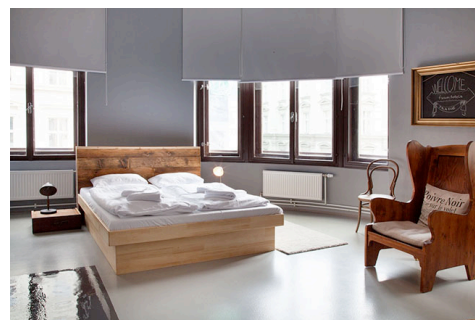

FUSION HOTEL and HOSTEL

Address: Panska 9, 110 00, Prague 1

Tel: +420 226 222 800

Email: info@fusionhotels.com reservation@fusionhotels.com

www.fusionhotels.com

FRINGE DISCOUNT: 20% off best available rate during festival dates with code FRINGE

Now in its fourth year of partnership with the Fringe, Fusion Hotel is very conveniently placed in the heart of the Old Town just a short walk from the Fringe zone. Offering stylish, and recently renovated twin, double, triple and family rooms, as well as a series of themed bedrooms. A soup and sandwich cafe, larger restaurant and 360 degree rotating bar(!) are all located in the building.

Fusion is generously supporting the Fringe by accommodating 4 of our supervisory staff for the duration of the festival.